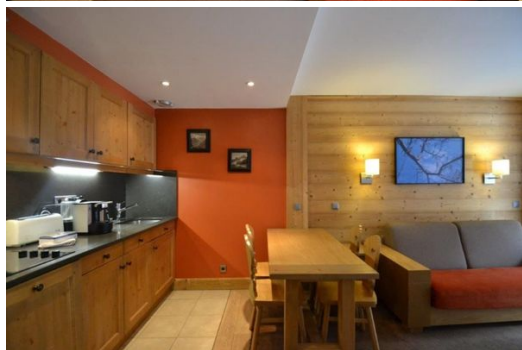

Apartment in Courchevel 1850

France, Courchevel, Courchevel 1850, La Croisette

Apartment - REF: TGS-A1842

N° Bedrooms: 1
Ski Room

N° Bathrooms: 1

N° People: 5

N° parking's: 1

M² built: 40 m²

Terrace

Wifi

ski-in/ski-out

Apartment for rent in Courchevel 1850

1 bedroom – 40 sqm

For 4-5 guests

Centre, Near ski school, Ski departure Ski return

Apartment located in the heart of Courchevel 1850, in the residence "Chalet du Forum", at 100 meters far from the front snow.

Distance from the center : 50 m

Closest ski slope : Front de neige / Snow front

Distance from the slopes : 50 m

Distance to ski school : 100 m

Distance from ski lift : 50 m

Living room with 1 convertible sofa (double bed), dinner table, tv, internet, balcony

1 all equipped open kitchen on the living room