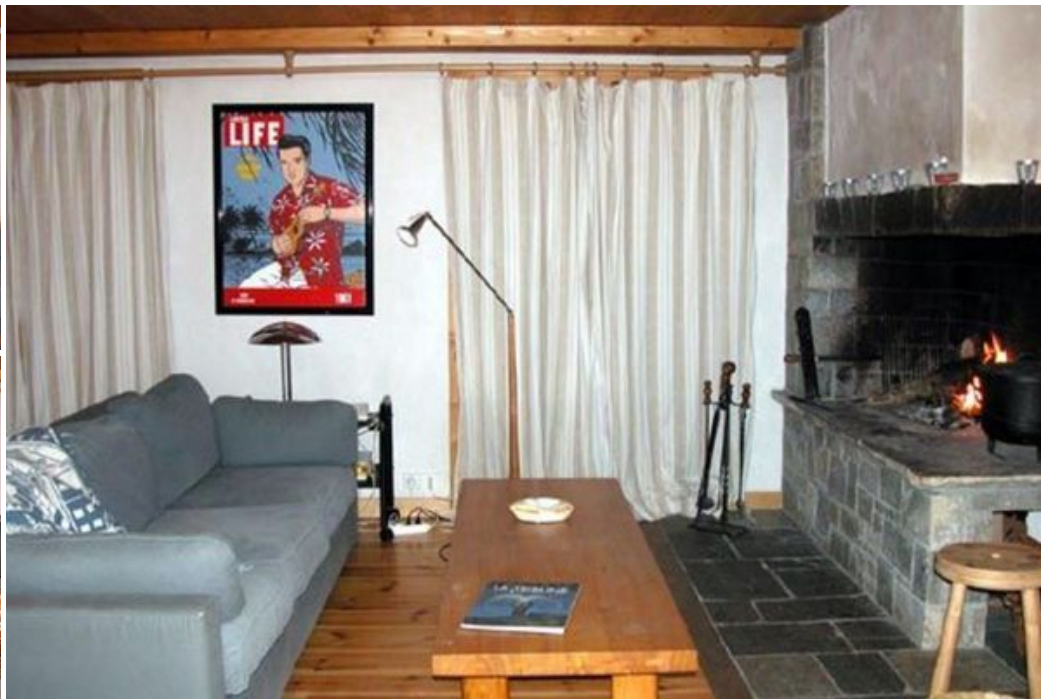

Duplex in Courchevel 1300

France, Courchevel, Courchevel 1300

Apartment - REF: TGS-A1916

N° Bedrooms: 4
Washing machine

N° People: 7

M² built: 110 m²

N° Floors: 2

Wifi

Fireplace

Dishwasher

TV

Activities in resort

Skiing/Snowboarding

Hiking

Four rooms, for 2 to 7 people. Surface 110 m²

In the lower part: two bedrooms, 140cm beds and incorporated bathrooms, separate WC, large living room with fireplace, dining area, TV, WiFi.

Kitchen-bar equipped with dishwasher, oven, electric hob and refrigerator.

Roof: large bedroom with 160cm bed and 90cm extra bed, incorporated bathroom, double sinks, shower, two-seater jacuzzi bath, separate WC Linen provided.