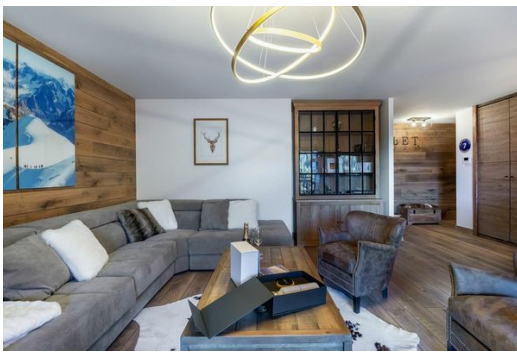

Apartment for rental in Courchevel Moriond 1650

France, Courchevel, Courchevel 1650

Apartment - REF: TGS-A2046

N° Bedrooms: 5
TV

N° Bathrooms: 5
Washing machine

N° People: 10
Ski Room

Parking
Distance to sea: 100m

M² built: 126 m²
Distance to ski lift: 500m

Floor: 2
Distance to centre: central

Wifi

Dishwasher

Activities in resort

Skiing/Snowboarding   Golf

Apartment for rental in Courchevel - Moriond (1650)

- Distance from the center : 0 m
- Closest ski slope : Moriond
- Distance from the slopes : 200 m
- Distance to ski school : 200 m
- Closest ski lift : TC Ariondaz
- Distance from ski lift : 200 m

Located in the heart of the resort of Courchevel, the apartment is an exceptional property nestled in the peaceful district of Moriond. It benefits from a prime location just a few meters from the snow front and the ski school.