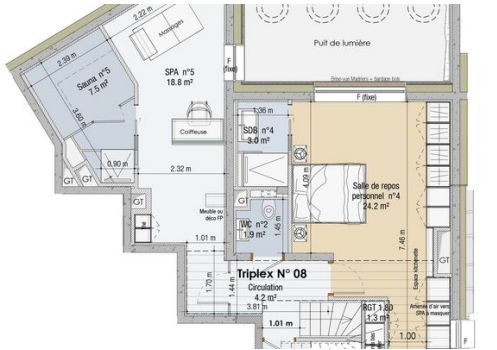

Apartment for sale in Courchevel 1850

France, Courchevel, Courchevel 1850

Apartment - REF: TGS-A2117

N° Bedrooms: 5
ski-in/ski-out
Distance to centre: central

N° Bathrooms: 5
Fireplace

Parking
Communal lift

M² built: 215 m²
Air conditioning

Exposure: South
Dishwasher

Floor: 4
TV

N° Floors: 2
Washing machine

Wifi
Store Room

Activities in resort

Skiing/Snowboarding   Golf

Red plot project -Works in progress

New Apartment Penthouse, opportunity, available for sale in new chalet development in 1850 K2 palace area, 215 sqm 4/5 bedrooms, delivery december 2023

Blue point ski start and arrival (cospillot)

Purple is K2 palace ski lift

2 parkings place and 3 skis lockers with dryers boots
storage cellar

Option to have own spa (on plan apartment)

Can be bedroom en-suite or spa

No extra facilities

Small chalet , only 8 owners

And k2 palace at sideust need to deal access spa ...