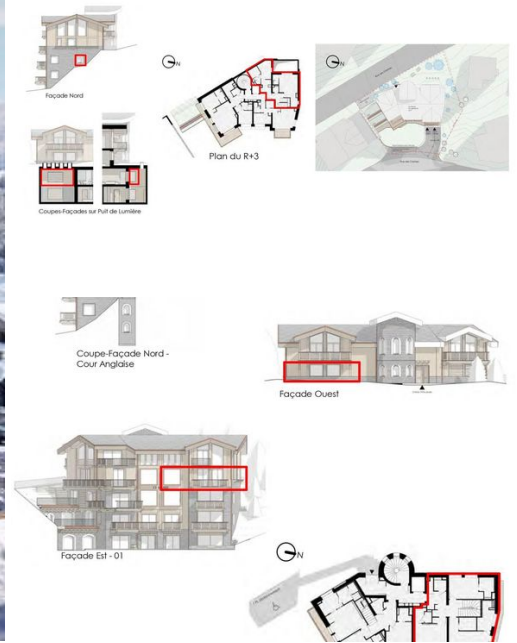

Apartment for sale in Courchevel 1850

France, Courchevel, Courchevel 1850

Apartment - REF: TGS-A2117

N° Bedrooms: 5
ski-in/ski-out
Distance to centre: central

N° Bathrooms: 5
Fireplace

Parking
Communal lift

M² built: 215 m²
Air conditioning

Exposure: South
Dishwasher

Floor: 4
TV

N° Floors: 2
Washing machine

Wifi
Store Room

Activities in resort

Skiing/Snowboarding Golf

Red plot project -Works in progress

New Apartment Penthouse, opportunity, available for sale in new chalet development in 1850 K2 palace area, 215 sqm 4/5 bedrooms, delivery december 2023

Blue point ski start and arrival (cospillot)

Purple is K2 palace ski lift

2 parkings place and 3 skis lockers with dryers boots
storage cellar

Option to have own spa (on plan apartment)

Can be bedroom en-suite or spa

No extra facilities

Small chalet , only 8 owners

And k2 palace at sideust need to deal access spa ...