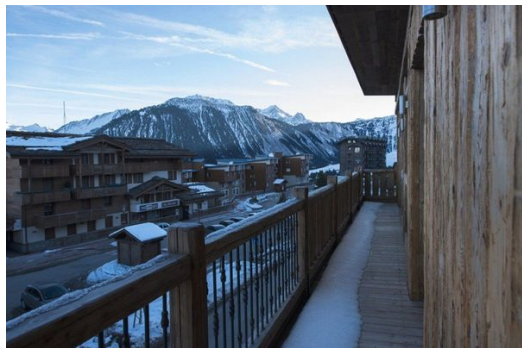

Courchevel 1850 Apartment 4 Bedrooms / 114 sqm

France, Courchevel, Courchevel 1850

Apartment - REF: TGS-A2216

N° Bedrooms: 4

N° Bathrooms: 4

M² built: 114 m²

Wifi

Dishwasher

TV

Washing machine

Ski Room

Activities in resort

Skiing/Snowboarding

Information Apartment, in La Porte de Courchevel, Courchevel 1850

- N° of people: 6
- N° of Childrens: 4
- M² built: 114 m²
- 4 Bedrooms
- 4 Bathrooms
- Ski-room

Courchevel 1850 Apartment 4 Bedrooms / 114 sqm
10 guests (6 adults and 4 children)