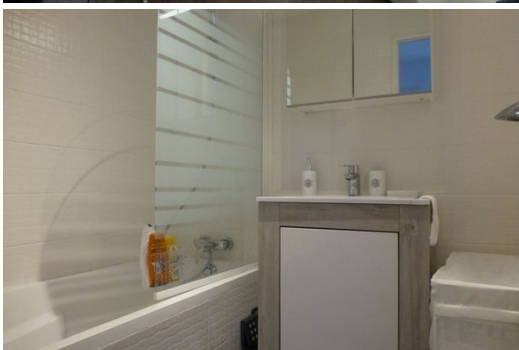

# RENTAL APARTMENT COURCHEVEL 1650 Apartment of 50m<sup>2</sup>

France, Courchevel, Courchevel 1650

Apartment - REF: TGS-A2267

N° Bedrooms: 2

N° Bathrooms: 2

N° People: 6

M<sup>2</sup> built: 50 m<sup>2</sup>

- Living room with windows overlooking a north west facing terrace with beautiful panoramic views over the valley and the village of Courchevel 1550.
- Entry with storage cupboard.
- Kitchen open to living room: dishwasher, vitroceramics cooker, oven, microwave, refrigerator, freezer, cooker hood and Nespresso coffee machine.
- Bedroom with storage cupboard: a double bed in 160 cm.
- Bedroom without window: a single bed in mezzanine + a sofa bed click clac.
- Lounge: a sofa bed for two people.
- Bathroom with bathtub. Separate toilet.
- Ski locker. Washing and drying machine. Television and stereo.
- Bed linen included in the winter.
- Unlimited WiFi connection 4G
- Pets not allowed.