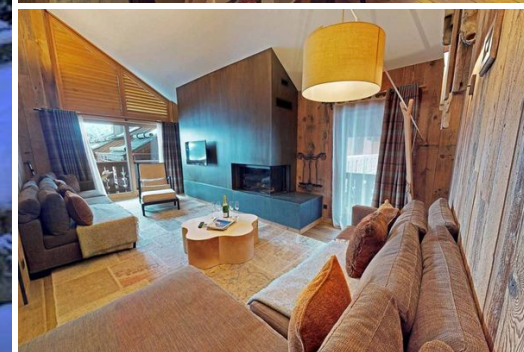

Apartment Ski-In Ski-Out or Almost in Aspen Park Meribel

France, Méribel

Apartment - REF: TGS-A2273

N° Bedrooms: 3
Sauna

N° Bathrooms: 3
Communal lift

N° People: 9
Dishwasher

N° parking's: 1
TV

M² built: 118 m²
Washing machine

Wifi
Ski Room

ski-in/ski-out
Distance to centre: 5km

Fireplace

Activities in resort

Skiing/Snowboarding

Cycling

Cross country skiing

Golf

Hiking

Mountain-Biking

Riding

Sailing

Information Apartment, in Méribel

- N° of people: 9
- M² built: 118 m²
- 3 Bedrooms
- 3 Bathrooms
- Hammam / Sauna
- Parking spaces: 1
- Chimney
- Ski-room
- Ski In, Ski Out