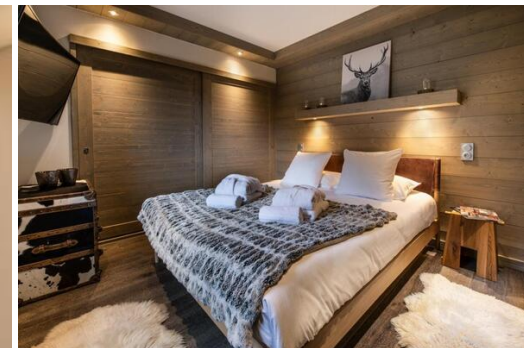

Apartment for rent in Courchevel 1650 Mariond Mammoth Lodge

France, Courchevel, Courchevel 1650

Apartment - REF: TGS-A2344

N° Bedrooms: 2
ski-in/ski-out

N° Bathrooms: 1
Private SPA

N° People: 4
Dishwasher

N° parking's: 1
Ski Room

Apartment located on the 2nd floor, it offers a surface area of 48 m², which can accommodate up to 4 people.

It consists of a bedroom with a double bed, a cabin bedroom with a bunk bed and a bathroom with shower. The living area benefits from a sitting area with a television, a fully equipped kitchen and a balcony.