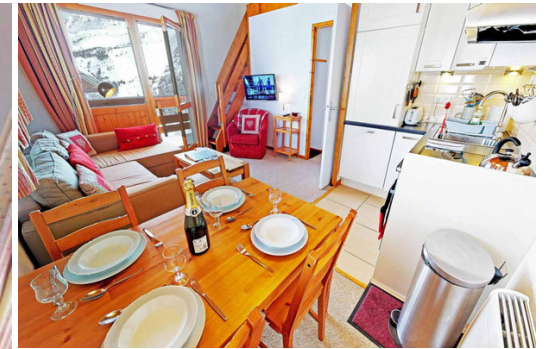

Apartment in Méribel with 40 sqm and 2 bedrooms

France, Méribel, Méribel-Mottaret

Apartment - REF: TGS-A2405

N° Bedrooms: 2

N° Bathrooms: 1

N° People: 5

M² built: 40 m²

Floor: 4

ski-in/ski-out

Jacuzzi

Activities in resort

Skiing/Snowboarding

Information Apartment, in Méribel

- N° of people: 5
- M² built: 40 m²
- 2 Bedrooms
- 1 Bathroom
- Jacuzzi
- Ski In, Ski Out

Newly renovated, modern and sunny 1.5 bedroom apartment in Meribel Mottaret in excellent location on the piste and close to ski lifts. Great for family groups with young children as very close to all amenities and easy access to slopes.

This fourth floor apartment overlooks the Perdrix and Combe de Laitalet pistes with direct and easy access on skis to the centre of Mottaret and Meribel.