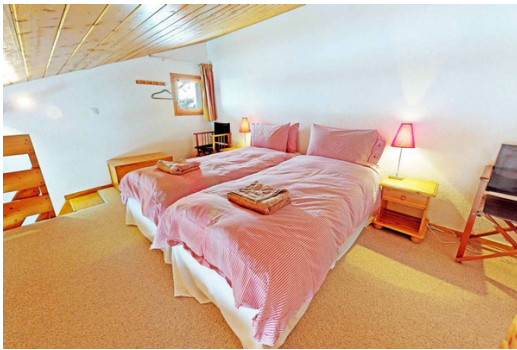

Apartment in Méribel with 40 sqm and 2 bedrooms

France, Méribel, Méribel-Mottaret

Apartment - REF: TGS-A2405

N° Bedrooms: 2

N° Bathrooms: 1

N° People: 5

M² built: 40 m²

Floor: 4

ski-in/ski-out

Jacuzzi

Activities in resort

Skiing/Snowboarding

Information Apartment, in Méribel

- N° of people: 5
- M² built: 40 m²
- 2 Bedrooms
- 1 Bathroom
- Jacuzzi
- Ski In, Ski Out

Newly renovated, modern and sunny 1.5 bedroom apartment in Meribel Mottaret in excellent location on the piste and close to ski lifts. Great for family groups with young children as very close to all amenities and easy access to slopes.

This fourth floor apartment overlooks the Perdrix and Combe de Laitalet pistes with direct and easy access on skis to the centre of Mottaret and Meribel.

The apartment has a small entrance hallway leading on to a combined lounge, dining area and kitchen with wrap around balcony which faces north towards the Tougnete mid-station and north-west across the valley towards Saulire.