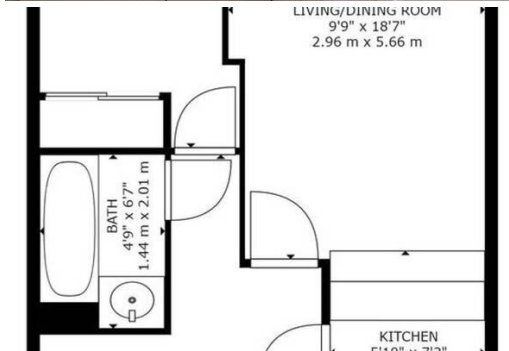

It is a nice apartment for rental with 40 m² of surface

France, Courchevel, Courchevel 1850

Apartment - REF: TGS-A2443

N° Bedrooms: 1
Jacuzzi

N° Bathrooms: 1
Ski Room

N° People: 4
Distance to ski lift: 100m

Parking
Distance to centre: central

M² built: 40 m²

Exposure: South

Floor: 2

ski-in/ski-out

Information Apartment in Center, Courchevel 1850

- N° of people: 4
- M² built: 40 m²
- Terrace
- 1 Bedrooms
- 1 Bathrooms
- Jacuzzi
- Parking spaces: 1
- Floor 2
- South Facing
- Ski In, Ski Out

It is a nice apartment of small surface. The view from the balcony is superb. It has direct access to the ski slope.