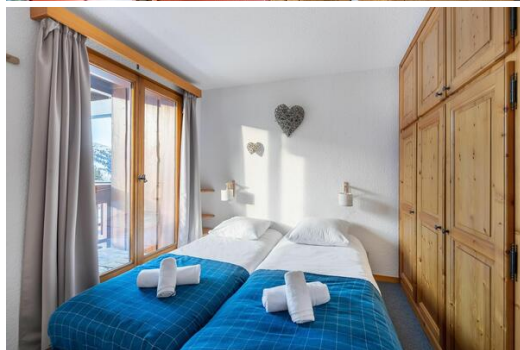

Apartment in Plateau Méribel for rental for 5 people

France, Méribel

Apartment - REF: TGS-A2448

N° Bedrooms: 2

N° Bathrooms: 2

M² built: 50 m²

Wifi

Distance to ski lift: 1km

Distance to centre: 5km

Information Apartment in Plateau, Méribel

- N° of people: 5
- M² built: 50 m²
- Terrace
- 2 Bedrooms
- 2 Bathrooms
- Wifi

The residence is situated next to a frequent shuttle stop.

Family bedroom : 1 X Double bed (140x190), 1 X Bunk bed (80x190), Wardrobe

Bedroom : 1 X Double bed seperable (160x190), Balcony - Sink - Wardrobe

Independent bathrooms

Bathtub - Shower - Hairdryer

Separate toilet(s) : 1