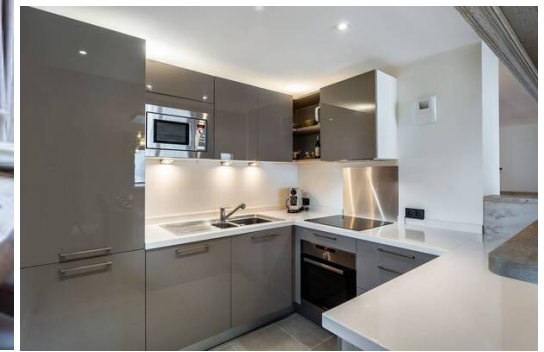

This apartment for rent in Courchevel 1650 Moriond - 138 m²

France, Courchevel, Courchevel 1650

Apartment - REF: TGS-A2452

N° Bedrooms: 4
Communal lift

N° Bathrooms: 4
Dishwasher

N° People: 6
Washing machine

N° Children's: 2
Ski Room

Parking
Distance to ski lift: 500m

M² built: 138 m²
Distance to centre: central

Exposure: Southwest

Floor: 3

Activities in resort

Skiing/Snowboarding

Golf

Information Apartment in Courchevel 1650 Moriond

- N° of people: 6
- N° of Childrens: 2
- M² built: 138 m²
- Terrace
- 4 Bedrooms
- 4 Bathrooms
- Parking
- Floor 3
- Wifi
- Ski-room