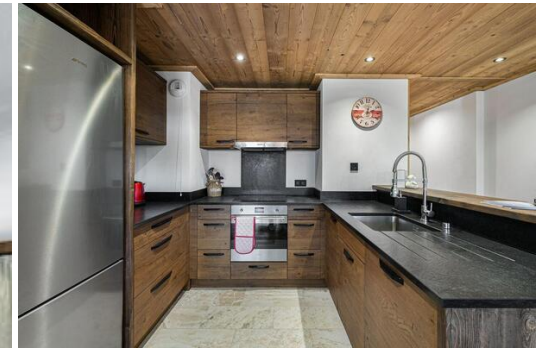

Cozy apartment with a beautiful terrace for rental

France, Courchevel, Courchevel 1300

Apartment - REF: TGS-A2463

N° Bedrooms: 3
TV

N° People: 4
Ski Room

N° Children's: 4
Distance to ski lift: 500m

Parking
Distance to centre: central

M² built: 90 m²

Wifi

Fireplace

Dishwasher

Activities in resort

Skiing/Snowboarding

Cycling

Cross country skiing

Golf

Hiking

Mountain-Biking

Riding

Information Apartment in Courchevel 1300 Le Praz

- N° of people: 4
- N° of Childrens: 4
- M² built: 90 m²
- Terrace
- 3 Bedrooms
- 3 Bathrooms
- Parking
- Wifi
- Chimney
- Ski-room