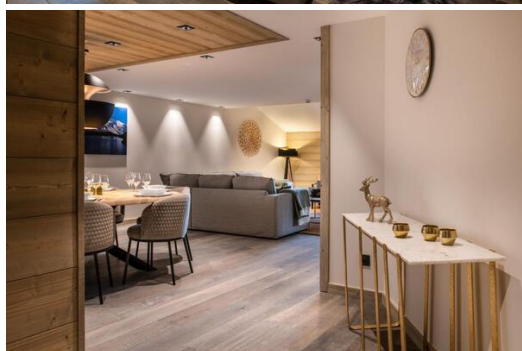

This flat for rental, located in Courchevel 1650 Moriond

France, Courchevel, Courchevel 1650

Apartment - REF: TGS-A2484

N° Bedrooms: 3

Jacuzzi

Ski Room

N° Bathrooms: 2

Sauna

Distance to centre: central

N° People: 6

Communal SPA

N° parking's: 1

Mountain view

M² built: 100 m²

Communal lift

Wifi

Dishwasher

ski-in/ski-out

TV

Private pool

Washing machine

Activities in resort

Skiing/Snowboarding

Cycling

Cross country skiing

Golf

Hiking

Mountain-Biking

Riding

Sailing

Information Apartment in Courchevel 1650 Moriond

- N° of people: 6
- M² of floor space: 100 m² (100 sqm)
- 3 bedrooms
- 2 Bathrooms
- Jacuzzi
- Hammam / Sauna
- Private swimming pool
- Parking spaces: 1
- Floor 4
- Wifi
- Ski-room