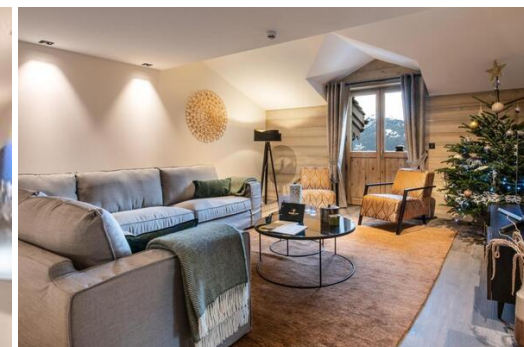

This flat for rental, located in Courchevel 1650 Moriond

France, Courchevel, Courchevel 1650

Apartment - REF: TGS-A2484

N° Bedrooms: 3

Jacuzzi

Ski Room

N° Bathrooms: 2

Sauna

Distance to centre: central

N° People: 6

Communal SPA

N° parking's: 1

Mountain view

M² built: 100 m²

Communal lift

Wifi

Dishwasher

ski-in/ski-out

TV

Private pool

Washing machine

Activities in resort

Skiing/Snowboarding

Cycling

Cross country skiing

Golf

Hiking

Mountain-Biking

Riding

Sailing

Information Apartment in Courchevel 1650 Moriond

- N° of people: 6
- M² of floor space: 100 m² (100 sqm)
- 3 bedrooms
- 2 Bathrooms
- Jacuzzi
- Hammam / Sauna
- Private swimming pool
- Parking spaces: 1
- Floor 4
- Wifi
- Ski-room