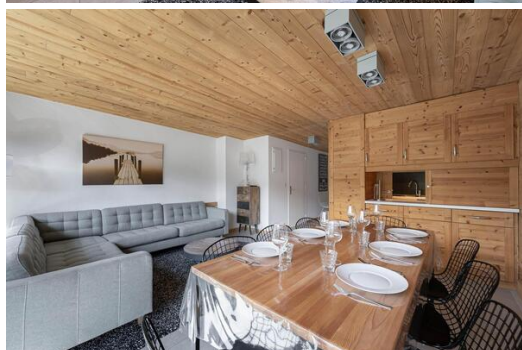

Apartment for rental in Le Belvédère, Courchevel 1650

France, Courchevel, Courchevel 1650, Le Belvédère

Apartment - REF: TGS-A2522

N° Bedrooms: 2
Washing machine

N° Bathrooms: 2
Ski Room

N° People: 6
Distance to ski lift: 500m

M² built: 55 m²
Distance to centre: central

Floor: 3

Wifi

Dishwasher

TV

Activities in resort

Skiing/Snowboarding

Cycling

Cross country skiing

Golf

Hiking

Mountain-Biking

Riding

Information Apartment in Le Belvédère, Courchevel 1650 Moriond

- N° of people: 6
- M² built: 55 m²
- 2 Bedrooms
- 2 Bathrooms
- Floor 3
- Wifi
- Ski-room

DISTANCE

- Distance from the centre : 200 m