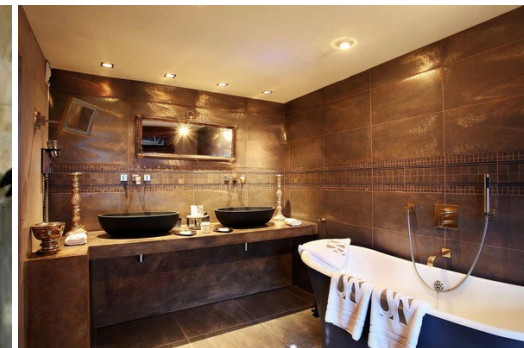

This flat for rental with a subtle and nuanced decoration

France, Courchevel, Courchevel 1850

Apartment - REF: TGS-A2523

N° Bedrooms: 4

Parking

M² built: 400 m²

Wifi

TV

Washing machine

Information Apartment in Courchevel 1850

- N° of people: 0
- M² of floor space: 400 m² (400 sqm)
- 4 bedrooms

This flat with a subtle and nuanced decoration.

Our flats are composed of different suites, which, depending on the period and availability and availability, can be sold independently of each other.