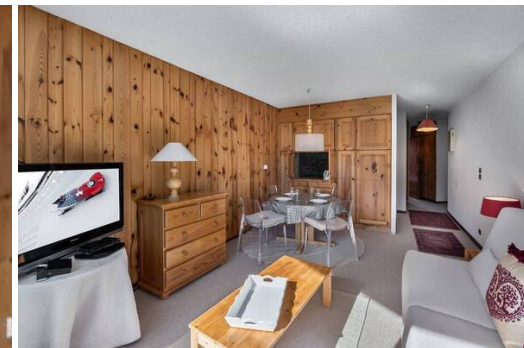

Discover the apartment for rental located on the 1st floor

France, Courchevel, Courchevel 1850, Jardin Alpin

Apartment - REF: TGS-A2536

N° Bedrooms: 1
Communal lift

N° Bathrooms: 1
TV

N° People: 4
Ski Room

Parking
Distance to ski lift: 500m

M² built: 38 m²
Distance to centre: 5km

Floor: 1

Wifi

ski-in/ski-out

Activities in resort

Skiing/Snowboarding

Cycling

Cross country skiing

Golf

Mountain-Biking

Riding

Information Apartment in Jardin Alpin, Courchevel 1850

- N° of people: 4
- M² built: 38 m²
- 1 Bedrooms
- 1 Bathrooms
- Wifi
- Ski-room
- Ski In, Ski Out

Apartment Jardin Alpin - Courchevel (1850)