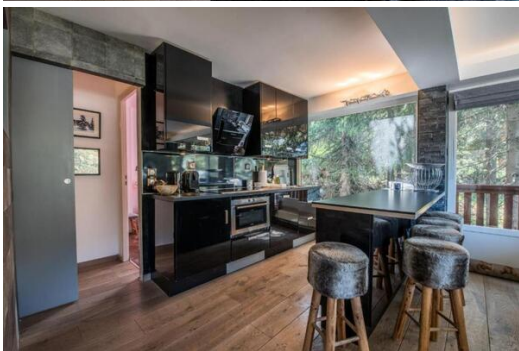

Beautiful apartment for rental renovated in Jardin Alpin

France, Courchevel, Courchevel 1850, Jardin Alpin

Apartment - REF: TGS-A2544

N° Bedrooms: 2
Washing machine

M² built: 90 m²
Distance to centre: 5km

Wifi

ski-in/ski-out

Mountain view

Communal lift

Dishwasher

TV

Activities in resort

Skiing/Snowboarding

Cycling

Cross country skiing

Golf

Mountain-Biking

Riding

Sailing

Information Apartment in Jardin Alpin, Courchevel 1850

- N° of people: 0
- M² built: 90 m²
- 2 Bedrooms

Beautiful apartment renovated and very bright thank to its large bay windows. it is located in the privileged area of Jardin Alpin. It comprises a living room, dining room with open kitchen, 2 double bedrooms and a cabin with single bunk beds. Ski lifts and slopes are just in front of the residence.

With Wi-Fi, TV

Just 1.9 km away from the center.