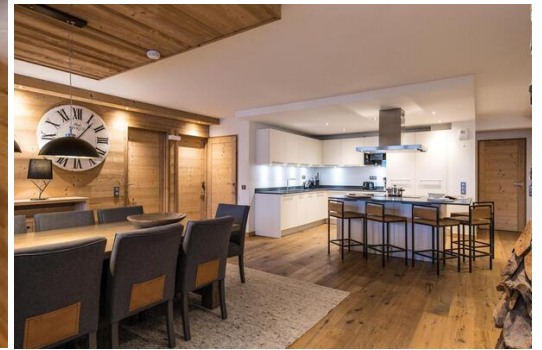

This apartment in Courchevel 1650 on the 3rd floor

France, Courchevel, Courchevel 1650

Apartment - REF: TGS-A2557

N° Bedrooms: 6
Jacuzzi
Ski Room

N° Bathrooms: 6
Communal SPA
Distance to ski lift: 100m

N° People: 12
Mountain view
Distance to centre: central

N° parking's: 1
Communal lift

M² built: 338 m²
Dishwasher

Floor: 3
TV

Wifi
Washing machine

Fireplace
Gym/Fitness

Activities in resort

Skiing/Snowboarding

Cycling

Cross country skiing

Golf

Hiking

Mountain-Biking

Riding

Sailing

Information Apartment in Courchevel 1650 Moriond

- N° of people: 12
- M² built: 338 m²
- Terrace
- 6 Bedrooms
- 6 Bathrooms
- Jacuzzi
- Parking spaces: 1
- Wifi
- Chimney
- Ski-room