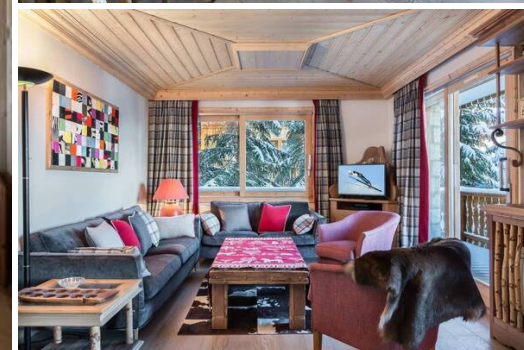

This apartment is facing Southwest and offers ski in ski out

France, Méribel, Méribel Station

Apartment - REF: TGS-A2613

N° Bedrooms: 4
Wifi
Ski Room

N° Bathrooms: 4
ski-in/ski-out
Distance to ski lift: 100m

Information Apartment Méribel Station, Méribel

- N° of people: 8
- M² built: 120 m²
- Terrace
- 4 Bedrooms
- 4 Bathrooms
- Jacuzzi
- Parking
- Wifi
- Chimney
- Ski-room

- Ski In, Ski Out

This apartment is facing South-West and is located on the slopes and offers ski in ski out. The decoration of the apartment is typical in Savoie where wood is present throughout. It has colorful decoration which is welcoming.