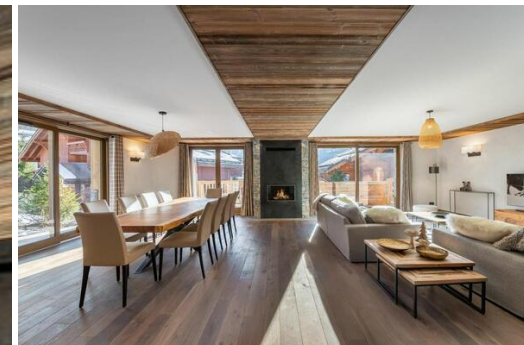

Charming apartment located close to slope in Meribel Village

France, Méribel, Méribel Village

Apartment - REF: TGS-A2615

N° Bedrooms: 4
Dishwasher

N° Bathrooms: 4
TV

N° People: 10
Washing machine

Parking
Ski Room

M² built: 206 m²
Distance to ski lift: 500m

Floor: 1
Distance to centre: central

Wifi

Fireplace

Activities in resort

Skiing/Snowboarding

Golf

Information Apartment in Méribel Village, Méribel

- N° of people: 10
- M² built: 206 m²
- Terrace
- 4 Bedrooms
- 4 Bathrooms
- Parking
- Floor 1
- Wifi
- Chimney
- Ski-room