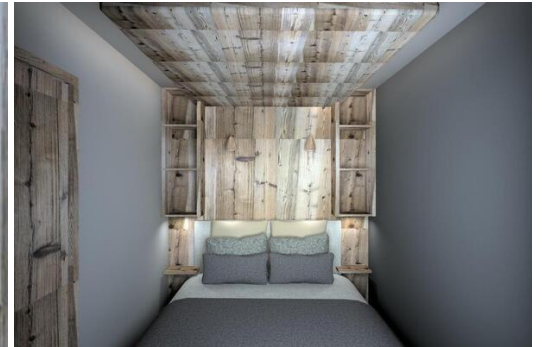

This wonderful apartment in Chenus, Courchevel 1850

France, Courchevel, Courchevel 1850, Chenus

Apartment - REF: TGS-A2658

N° Bedrooms: 2
ski-in/ski-out

N° Bathrooms: 1
Dishwasher

N° People: 2
TV

N° Children's: 2
Washing machine

M² built: 38 m²
Ski Room

Exposure: Southeast
Distance to ski lift: 100m

Floor: 3
Distance to centre: central

Wifi

Activities in resort

Skiing/Snowboarding

Information Apartment in Chenus, Courchevel 1850

- N° of people: 2
- N° of Childrens: 2
- M² built: 38 m²
- Terrace
- 2 Bedrooms
- 1 Bathrooms
- Parking
- Floor 3
- South Facing
- Wifi
- Ski-room