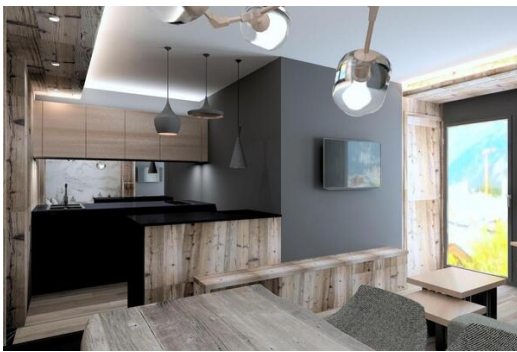

This wonderful apartment in Chenus, Courchevel 1850

France, Courchevel, Courchevel 1850, Chenus

Apartment - REF: TGS-A2658

N° Bedrooms: 2
ski-in/ski-out

N° Bathrooms: 1
Dishwasher

N° People: 2
TV

N° Children's: 2
Washing machine

M² built: 38 m²
Ski Room

Exposure: Southeast
Distance to ski lift: 100m

Floor: 3
Distance to centre: central

Wifi

Activities in resort

Skiing/Snowboarding

Information Apartment in Chenus, Courchevel 1850

- N° of people: 2
- N° of Childrens: 2
- M² built: 38 m²
- Terrace
- 2 Bedrooms
- 1 Bathrooms
- Parking
- Floor 3
- South Facing
- Wifi
- Ski-room