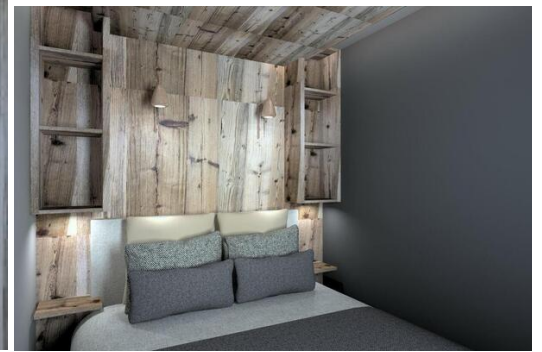

This wonderful apartment in Chenus, Courchevel 1850

France, Courchevel, Courchevel 1850, Chenus

Apartment - REF: TGS-A2658

N° Bedrooms: 2
ski-in/ski-out

N° Bathrooms: 1
Dishwasher

N° People: 2
TV

N° Children's: 2
Washing machine

M² built: 38 m²
Ski Room

Exposure: Southeast
Distance to ski lift: 100m

Floor: 3
Distance to centre: central

Wifi

Activities in resort

Skiing/Snowboarding

Information Apartment in Chenus, Courchevel 1850

- N° of people: 2
- N° of Childrens: 2
- M² built: 38 m²
- Terrace
- 2 Bedrooms
- 1 Bathrooms
- Parking
- Floor 3
- South Facing
- Wifi
- Ski-room