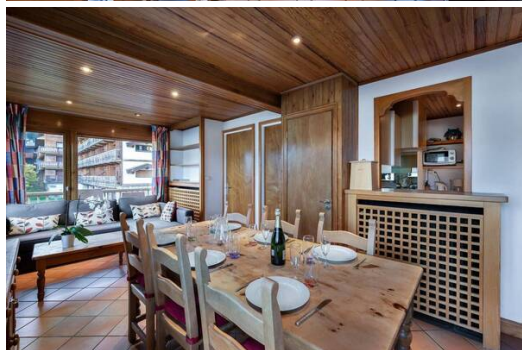

The apartment, with its 60sq.m, offers 2 bedrooms

France, Courchevel, Courchevel 1850, Chenus

Apartment - REF: TGS-A2659

N° Bedrooms: 2
TV

N° Bathrooms: 2
Washing machine

N° People: 4
Ski Room

M² built: 60 m²

Wifi

ski-in/ski-out

Communal lift

Dishwasher

Activities in resort

Skiing/Snowboarding

Golf

Information Apartment in Center, Courchevel 1850

- N° of people: 4
- M² built: 60 m²
- Terrace
- 2 Bedrooms
- 2 Bathrooms
- Wifi
- Ski-room
- Ski In, Ski Out

Apartment Courchevel - Courchevel (1850)