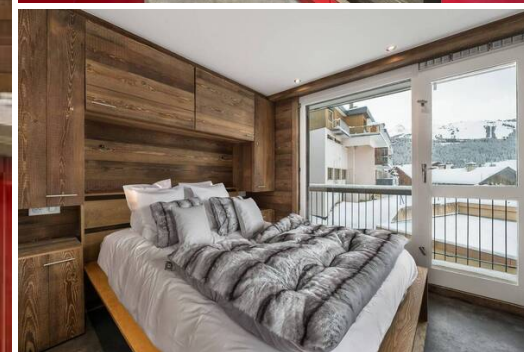

The apartment in Courchevel Moriond 1650 is for rental

France, Courchevel, Courchevel 1650

Apartment - REF: TGS-A2664

N° Bedrooms: 2
TV

N° Bathrooms: 2
Washing machine

Parking
Ski Room

M² built: 47 m²
Distance to ski lift: 100m

The living room welcomes a warm living room and an equipped kitchen open on the living space. The apartment is an ideal cocoon for family skiing holidays.

Living area :

- Convertible sofa bed
- Open kitchen
- Dining area
- Living room