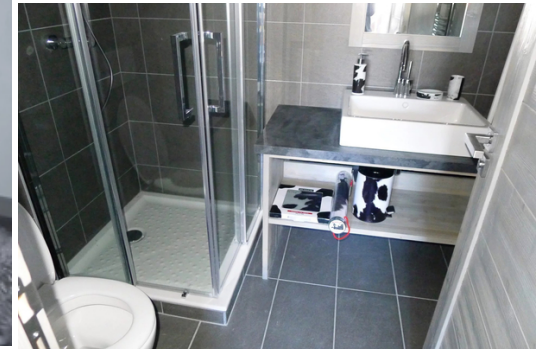

The 50 m² apartment is located on the level -2 in the Chalet

France, Courchevel, Courchevel 1650

Apartment - REF: TGS-A2669

N° Bedrooms: 2
Communal lift

N° Bathrooms: 2
Dishwasher

N° People: 4
TV

N° Children's: 2
Ski Room

Living room:

- Living room with sofa, satellite TV
- Open fitted kitchen
- Independant toilets

Bedrooms:

- 1 en-suite double bedroom with shower room, toilets and satellite TV
- 1 bedroom with bunk beds and satellite TV
- 1 bathroom