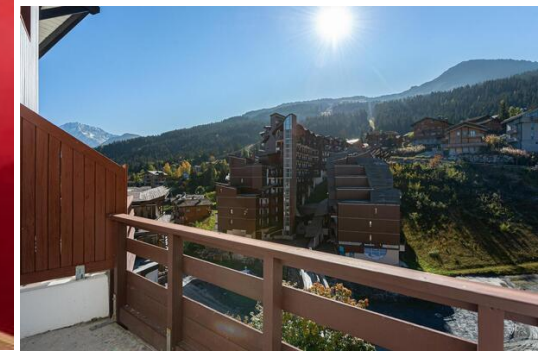

2 bedroom apartment for rent in La Tania Courchevel

France, La Tania

Apartment - REF: TGS-A2777

N° Bedrooms: 2
Private lift

N° People: 5
Dishwasher

Parking
TV

M² built: 55 m²
Ski Room

Exposure: South
Distance to ski lift: 100m

Floor: 6
Distance to centre: central

Wifi

Communal lift

2 bedroom apartment for rent in La Tania Courchevel

The residence is located in the centre of La Tania. Ski in, ski out to the La Tania and Gros Murger ski lift to access the 3 Vallées ski area.

Once you reach the top of the residence, an incredible view of the valley and the Dent du Villard awaits you. apartment of the residence is on two levels. On the ground floor, it consists of a double bedroom, a living room with open plan kitchen, a bathroom, a guest toilet and finally a beautiful south facing terrace allowing you to enjoy the snow front of the village. Upstairs, the large sunny bedroom has three single beds, a desk and a shower room with WC.

La Tania is a lively village in winter and summer. Skiing and hiking enthusiasts will be delighted to find themselves here and enjoy the shops and restaurants, both gourmet and traditional, starred and otherwise.