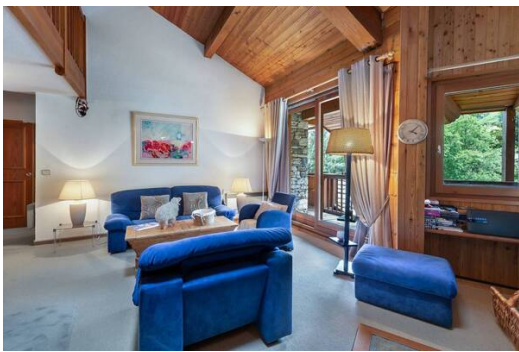

A charming duplex apartment. It is located in Val d'Isère

France, Val d'Isere

Apartment - REF: TGS-A2799

N° Bedrooms: 2
Dishwasher

N° People: 7
TV

Parking
Washing machine

M² built: 80 m²
Ski Room

Exposure: West
Distance to ski lift: 100m

Floor: 1
Distance to centre: central

Wifi

Fireplace

A charming duplex apartment for rent. It is located in the centre of Val d'Isère resort and is close to ski schools for rent with 2 bedrooms.

It is composed of 3 rooms, allowing to accommodate four adults and two children. It offers very large volumes in the living room. It revolves around an open kitchen, a dining room, a blue living room and a beautiful traditional fireplace. Very bright and warm, this room is perfect to meet friends or family after a day of skiing and enjoy a relaxing moment after a long day on the ski slopes. You will appreciate the small details of this apartment such as mountain paintings and cows decorating the bar of the kitchen.

The view of the living room overlooks the village center but also on the mythical track of Bellevarde!

An ideal property for mountain lovers!

LAYOUT

- Living area :
 - Balcony
 - Fireplace
 - Fully fitted kitchen
 - Open kitchen

- Dining area
- Living room
- Master bedroom :
 - Balcony , Chest of drawers, Wardrobe
 - 1 Double bed (160 x 190)
 - Ensuite bathroom : Bath tub, Hairdryer, Single sink
- Other areas :
 - Lobby
- Independent toilet : 1
- Family bedroom :
 - Chest of drawers, Wardrobe
 - 1 Double bed (140 x 190)
 - 1 Single bed (90 x 190)
- Alcove :
 - 1 Double bed (160 x 200)
- Bathroom :
 - Bathroom 1 : Shower, Towel dryer, Single sink