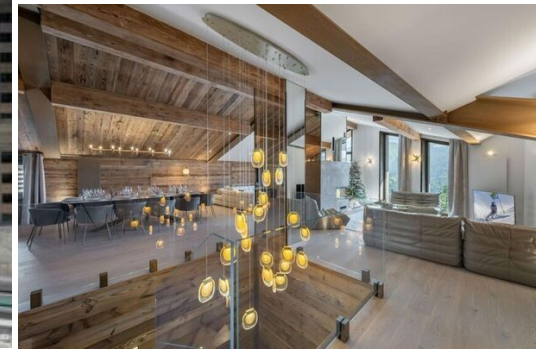

Completely new flat for rent in Courchevel 1550 Village

France, Courchevel, Courchevel 1550

Apartment - REF: TGS-A2889

N° Bedrooms: 4
Private lift

N° Bathrooms: 4
Dishwasher

N° People: 10
TV

Parking
Washing machine

M² built: 196 m²
Ski Room

Wifi

Fireplace

Communal lift

Activities in resort

Skiing/Snowboarding

Cycling

Cross country skiing

Golf

Hiking

Mountain-Biking

Riding

Completely new flat for rent in Courchevel 1550 Village with 4 bedrooms of 196m² which can accommodate 6 adults and 4 children and located in the residence.

A few steps from the shops and close to the slopes, this flat includes:

LEVEL 0

- Entrance hall
- Bedroom 1: double (180x200 cm) with shower room and toilet, private balcony
- Bedroom 2: double (160x200 cm) with shower room
- Ski room
- Separate toilet

LEVEL 1

- Open plan kitchen
- Living room (100 m²)/ dining room with fireplace and balcony
- Bedroom 3: double (180x200 cm) with shower room and toilet