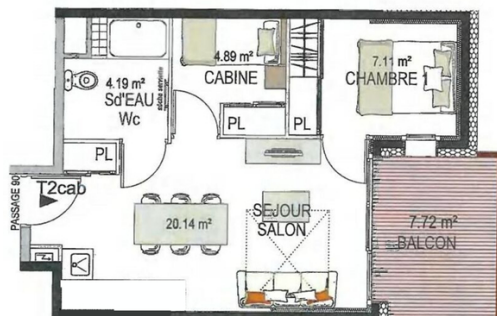

Apartment for rent in Courchevel 1650 Moriond with 36 sqm

France, Courchevel, Courchevel 1650, Ariondaz

Apartment - REF: TGS-A2905

N° Bedrooms: 1
Private lift

N° Bathrooms: 1
Dishwasher

N° People: 4
TV

Parking
Washing machine

M² built: 36 m²
Ski Room

Wifi

Mountain view

Communal lift

Activities in resort

Skiing/Snowboarding

Hiking

Mountain-Biking

Riding

Apartment for rent in Courchevel 1650 Moriond with 36 sqm and 1 bedroom

Located in a new residence in Ariondaz, this new apartment benefits from a quiet location on the edge of the forest.

Set back from the main street of Moriond, you are easily and quickly in the center, and you will enjoy the advantage of having an access to the slopes directly from the residence.