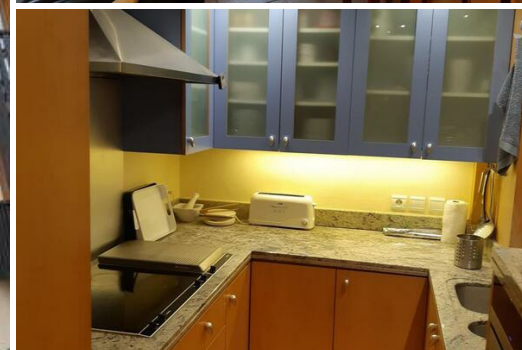

2 bedrooms apartment of 75 sq-m for 6 persons, Courchevel

France, Courchevel, Courchevel 1550

Apartment - REF: TGS-A2943

N° Bedrooms: 2
Dishwasher

N° Bathrooms: 2
TV

N° People: 6
Washing machine

Parking
Ski Room

M² built: 75 m²
Distance to centre: central

Wifi

ski-in/ski-out

Communal lift

Activities in resort

Skiing/Snowboarding

Cycling

Cross country skiing

Golf

Hiking

Mountain-Biking

Riding

Sailing

2 bedrooms apartment of 75 sq-m for 6 persons, on the 3rd floor with lift for rent in Courchevel 1550 Village.

Living room with dining area, balcony facing South, view on slopes and television.

Kitchen open on the dining area, with fridge, freezer, hotplates, oven, dishwasher, washing machine and microwave.

SLEEPING ARRANGEMENT:

Bedroom 1: 1 double bed 180x200cm

Bedroom 2: 2x2 bunk beds (4 x 80x200cm), 1 washbasin

1 bathroom with bathtub, shower and toilets

1 separated toilets

1 ski locker, 1 private garage, depart ski in/ski out

Wifi 4G connection extra charge (5Go/day)