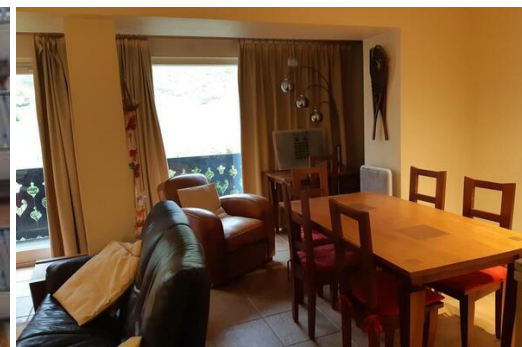

2 bedrooms apartment of 75 sq-m for 6 persons, Courchevel

France, Courchevel, Courchevel 1550

Apartment - REF: TGS-A2943

N° Bedrooms: 2
Dishwasher

N° Bathrooms: 2
TV

N° People: 6
Washing machine

Parking
Ski Room

M² built: 75 m²
Distance to centre: central

Wifi

ski-in/ski-out

Communal lift

Activities in resort

Skiing/Snowboarding

Cycling

Cross country skiing

Golf

Hiking

Mountain-Biking

Riding

Sailing

2 bedrooms apartment of 75 sq-m for 6 persons, on the 3rd floor with lift for rent in Courchevel 1550 Village.

Living room with dining area, balcony facing South, view on slopes and television.

Kitchen open on the dining area, with fridge, freezer, hotplates, oven, dishwasher, washing machine and microwave.

SLEEPING ARRANGEMENT:

Bedroom 1: 1 double bed 180x200cm

Bedroom 2: 2x2 bunk beds (4 x 80x200cm), 1 washbasin

1 bathroom with bathtub, shower and toilets

1 separated toilets

1 ski locker, 1 private garage, depart ski in/ski out

Wifi 4G connection extra charge (5Go/day)