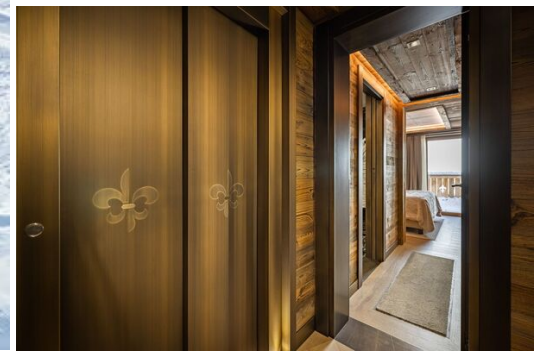

# Apartment in Courchevel 1650

France, Courchevel, Courchevel 1650, Le Belvédère

Apartment - REF: TGS-A2952

N° Bedrooms: 4

N° Bathrooms: 4

Wifi

Residences lie at the heart of Ultima Courchevel Belvédère. Minutes away from the slope, these four-bedroom residences have marvellous views of the mountain range in front of them. You have ski-in and ski-out access through the resort's in-house ski store, as well as a full 'skier's breakfast', nightly private chef experiences, and other surprises. Each expertly curated bedroom has a gloriously marbled ensuite.

Unwind or crank it up a gear; this resort was designed for either. Our uber-luxe residence is your group's canvas — the perfect launchpad for adventure that makes coming home just as fun as hitting the slopes. And this may come as no surprise but the mountain views (of the sunniest slopes in Courchevel) are inescapable. You'll have access to our indulgent spa and boutique ski store for in-house fittings.