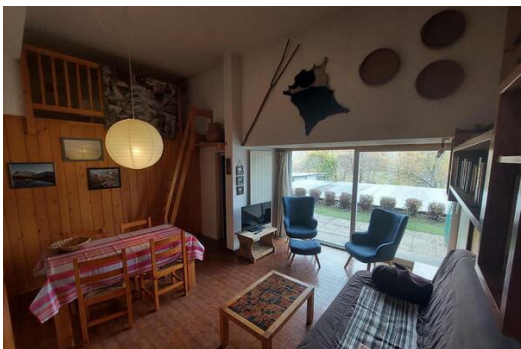

COURCHEVEL 1350 - LE PRAZ ONE BEDROOM APARTMENT WITH MEZZANI

France, Courchevel, Courchevel 1300

Apartment - REF: TGS-A3023

N° Bedrooms: 1
Air conditioning

N° Bathrooms: 1
Dishwasher

N° People: 5
Washing machine

Parking
Ski Room

M² built: 50 m²
Cinema/tv room

Wifi

Mountain view

Private lift

Activities in resort

Skiing/Snowboarding

Cycling

Cross country skiing

Golf

Hiking

Mountain-Biking

Riding

COURCHEVEL 1350 - LE PRAZ ONE BEDROOM APARTMENT WITH MEZZANINE WITH OUTSIDE TERRACE.

One bedroom 50 sq-m apartment with mezzanine on the level - 2 of the residence without lift (access by stairs). Corresponds to the ground floor with direct access to a terrace exposed North and view on the valley.

Living-room area with dining table sofas.

Storages in the entrance corridor.

SLEEPING CAPACITY:

Mezzanine: one double bed (low height and steep ladder).

Bedroom without door: one single bed.

Living-room: 2 sofa beds.