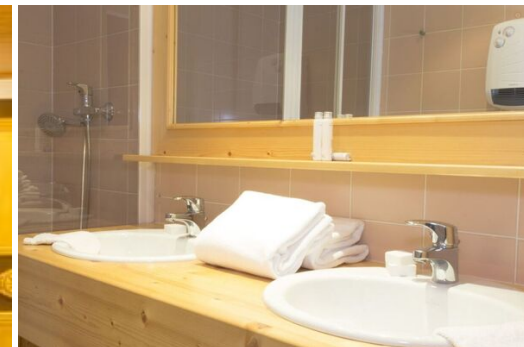

Apartment in Courchevel 1850

France, Courchevel, Courchevel 1850

Apartment - REF: TGS-A3060

N° Bedrooms: 1
Distance to ski lift: 100m

N° Bathrooms: 1
Distance to centre: central

N° People: 4

M² built: 48 m²

Golf

Mountain-Biking

Riding

1 room

- Fully equipped kitchen :
 - oven, electric stove, extractor hood, dish washer, fridge
- Dining/living room : sofa bed for 2, a sofa, a TV
- Bedroom Cabine : twin beds
- Shower room, toilets