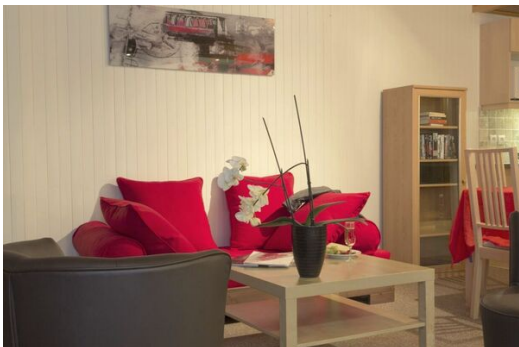

Apartment in Courchevel 1850

France, Courchevel, Courchevel 1850

Apartment - REF: TGS-A3060

N° Bedrooms: 1
Distance to ski lift: 100m

N° Bathrooms: 1
Distance to centre: central

N° People: 4

M² built: 48 m²

Wifi

Mountain view

Dishwasher

TV

Activities in resort

Skiing/Snowboarding

Cycling

Cross country skiing

Golf

Mountain-Biking

Riding

1 room

- Fully equipped kitchen :
  - oven, electric stove, extractor hood, dish washer, fridge
- Dining/living room : sofa bed for 2, a sofa, a TV
- Bedroom Cabine : twin beds
- Shower room, toilets