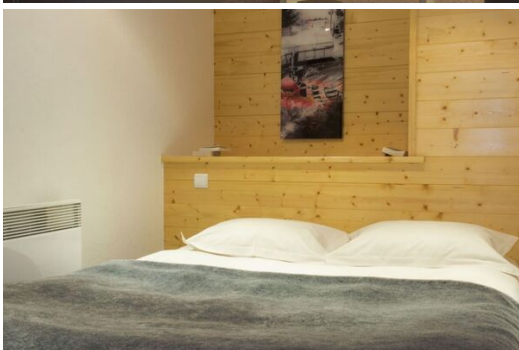

Apartment in Courchevel 1850

France, Courchevel, Courchevel 1850

Apartment - REF: TGS-A3060

N° Bedrooms: 1
Distance to ski lift: 100m

N° Bathrooms: 1
Distance to centre: central

N° People: 4

M² built: 48 m²

Golf

Mountain-Biking

Riding

1 room

- Fully equipped kitchen :
 - oven, electric stove, extractor hood, dish washer, fridge
- Dining/living room : sofa bed for 2, a sofa, a TV
- Bedroom Cabine : twin beds
- Shower room, toilets