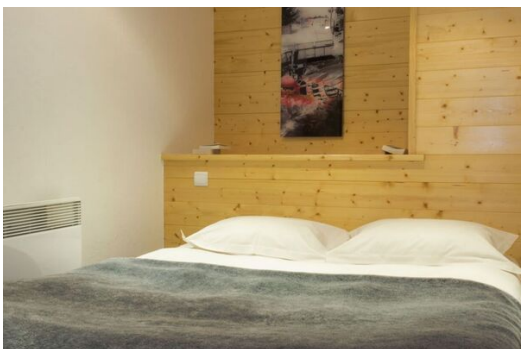

Apartment in Courchevel 1850

France, Courchevel, Courchevel 1850

Apartment - REF: TGS-A3061

N° Bedrooms: 1
Distance to ski lift: 100m

N° Bathrooms: 1
Distance to centre: central

N° People: 2

M² built: 48 m²

Golf

Mountain-Biking

Riding

2 guests

Fully equipped kitchen :

– oven, electric stove, extractor hood, dish washer, fridge

Dining/living room : sofa bed for 2, a sofa, a TV

Bedroom Cabine : twin beds