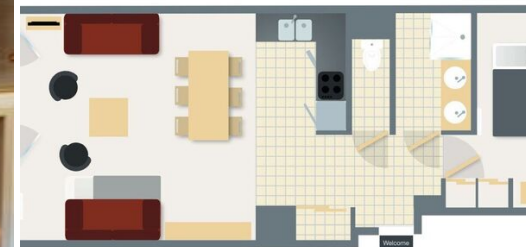

Apartment in Courchevel 1850

France, Courchevel, Courchevel 1850

Apartment - REF: TGS-A3061

N° Bedrooms: 1
Distance to ski lift: 100m

N° Bathrooms: 1
Distance to centre: central

N° People: 2

M² built: 48 m²

Golf

Mountain-Biking

Riding

2 guests

Fully equipped kitchen :

– oven, electric stove, extractor hood, dish washer, fridge

Dining/living room : sofa bed for 2, a sofa, a TV

Bedroom Cabine : twin beds

Shower room, toilets