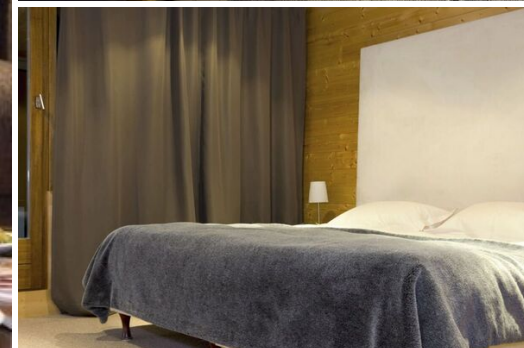

# Apartment in Courchevel 1850

France, Courchevel, Courchevel 1850

Apartment - REF: TGS-A3062

N° Bedrooms: 2  
TV

N° Bathrooms: 2  
Distance to ski lift: 100m

N° People: 5  
Distance to centre: central

Parking

## 5 people

Entrance hall

Fully equipped American kitchen:

– oven, hob, hood, dishwasher, refrigerator

Dining room / lounge area (sofa bed), TV

Room 1 :

– 1 double bed, TV, a bathroom with WC

Cabin room 2:

– 2 single beds

1 shower room

1 separate WC