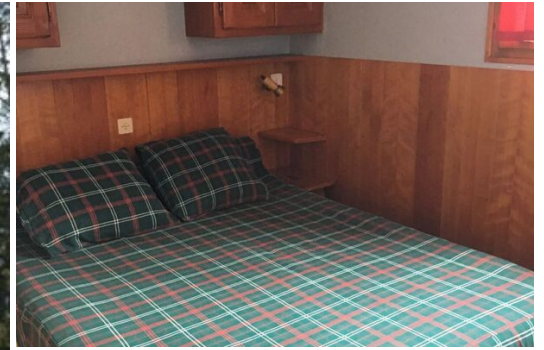

Rental apartment in Courchevel

France, Courchevel, Courchevel 1850

Apartment - REF: TGS-A3068

N° Bedrooms: 1

N° People: 5

M² built: 40 m²

Exposure: Southeast

Each of our apartments includes, in successive order upon entering:

- an entry-ski deposit,
- a closet,
- a toilet,
- a bathroom with shower and washbasin (hot water by electric cumulus),
- a bedroom with a double bed and cupboards,
- a cabin with two single beds, bunk, and a closet,
- a living room with a single bed, a large table, three armchairs, a fireplace, two cupboards...,
- a kitchen separated from the living room with refrigerator, electric oven, electric hob, microwave oven, dishwasher and cupboards.

Number 3 has a balcony and number 4 a sometimes snowy terrace. The surface of each is 40 m².