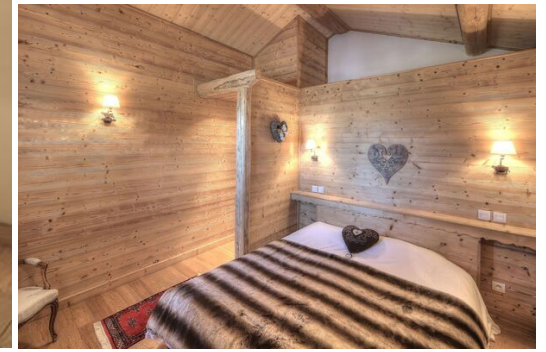

Apartment for rental in courchevel 1650

France, Courchevel, Courchevel 1650

Apartment - REF: TGS-A3091

N° Bedrooms: 4
Sauna

N° Bathrooms: 4
Ski Room

N° People: 8

Parking

M² built: 120 m²

Wifi

Fireplace

Jacuzzi

Apartment in Chalet Courchevel 1650 close to ski piste.

Part of Chalet with private entrance, (4 bedrooms, 8 people) Surface area of 120m²/ 3 levels with a common Spa and Sauna (shared with another part of chalet).

Balcony & Fire place (Wood included)

Secure ski room

Bathroom & WC in every rooms.

TV satellite/HIFI/DVD

Free WIFI

Equipped open kitchen

- Dishwasher
- Induction hob
- Traditional oven
- Microwave
- Washing machine