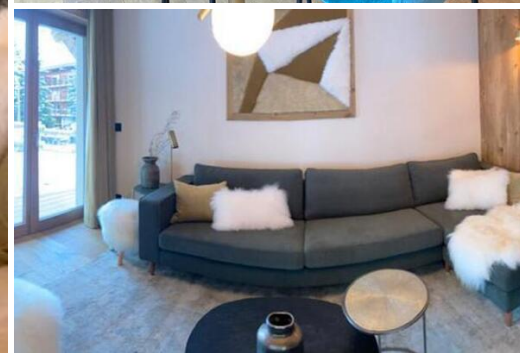

Apartment in Courchevel 1300 Le Praz Ferme des lanches Lift:

France, Courchevel, Courchevel 1300

Apartment - REF: TGS-A3353

N° Bedrooms: 3
Air conditioning

N° Bathrooms: 3
BBQ

N° People: 8
Dishwasher

Parking
TV

M² built: 65 m²
Washing machine

Wifi
Ski Room

Mountain view
Cinema/tv room

Private lift

Activities in resort

Skiing/Snowboarding

Cross country skiing

Hiking

Mountain-Biking

Riding

Apartment in Courchevel 1300 Le Praz

Ferme des lanches

Lift: from Le Praz 1300 to Courchevel 1850 - in 6 minutes on foot.

Apartment "By Refuge" is a luxury property.

Modern interior design, high quality furniture. 3-room apartment in the new residence Actima.

Distance from the center : 80 m

Closest ski slope : Front de neige

Distance from the slopes : 450 m

Distance to ski school : 450 m

Closest ski lift : Le Praz

Distance from ski lift : 450 m