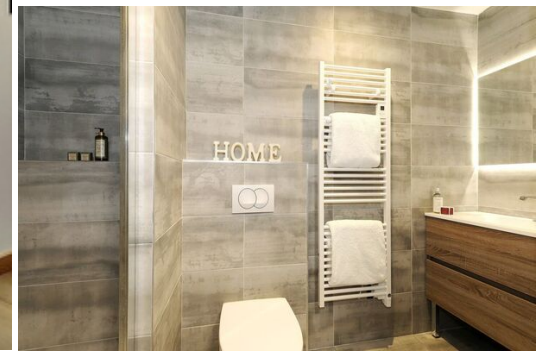

Apartment for rent in Courchevel 1650

France, Courchevel, Courchevel 1650

Apartment - REF: TGS-A3502

N° Bedrooms: 3
TV

N° People: 6
Washing machine

M² built: 69 m²
Distance to ski lift: 100m

Floor: 2
Distance to centre: central

Golf

Hiking

Mountain-Biking

Riding

New apartment - Ski in - Courchevel 1650

4 rooms, 69m², equipped for 6 people located on the 2nd floor with elevator.

1 living room with TV sofa, dining room, equipped open kitchen

- 1 double bedroom (140x190), TV
- 1 twin bedroom (80x200), TV
- 1 twin bedroom (80x200), TV

1 bathroom with separate WC

1 shower room with washing machine and separate toilet