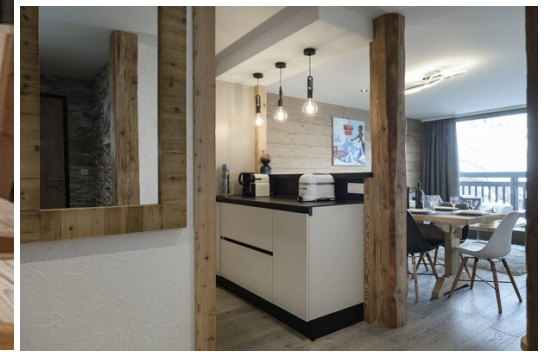

Flat 3 rooms Courchevel Moriond 58m²

France, Courchevel, Courchevel 1650

Apartment - REF: TGS-A3523

N° Bedrooms: 2
Dishwasher

N° Bathrooms: 1
TV

N° People: 6
Ski Room

Parking

M² built: 58 m²

Exposure: South

Wifi

BBQ

Activities in resort

Skiing/Snowboarding

Cycling

Cross country skiing

Hiking

Mountain-Biking

Riding

Beautiful views from this pretty mountain-style flat, ideally located in the heart of Courchevel Moriond. South-facing balcony.
58m² - sleeps 6 - Courchevel Moriond - resort centre - At the foot of the slopes

It comprises :

- A fully-equipped open-plan kitchen opening onto a dining area and a living room with TV and access to the south-facing balcony.
- One double bedroom (bed 160x200)
- One bedroom with bunk beds (sleeps 4, 90x180)
- A separate shower room
- A separate toilet

Other facilities

Garage with closed box

Ski locker