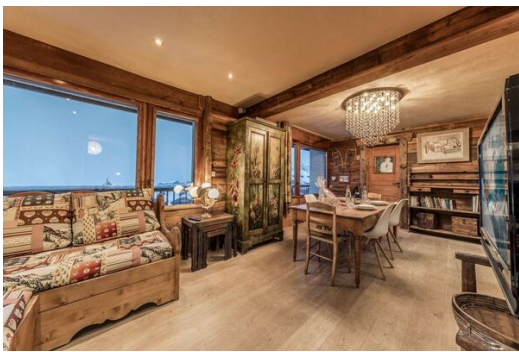

Apartment rent for holidays in Courchevel 1850

France, Courchevel, Courchevel 1850

Apartment - REF: TGS-A3709

N° Bedrooms: 2

N° Bathrooms: 2

N° People: 4

Parking

M² built: 65 m²

ski-in/ski-out

TV

Washing machine

Ideally located in the center of the resort, this mountain-style apartment will offer you a beautiful view on the resort and the surroundings mountains.
Courchevel 1850 - 4 people - resort center - ski in/ski out

It is composed of :

- A living room with dining table, sofa, television and a beautiful view on the resort,
- A fully equipped open kitchen (oven, Nespresso coffee maker, toaster, microwave, raclette set, fondue set, etc...)
- A double bedroom (bed 160x190), cupboards, TV, open bathroom with whirlpool bath, rain shower and Japanese toilet,
- A double bedroom (bed 140x190), ensuite bathroom with bathtub and handwashing basin,
- An independent toilet

Practical information:

- NO WIFI
- Washing machine
- An outdoor car park space
- An indoor car space on request