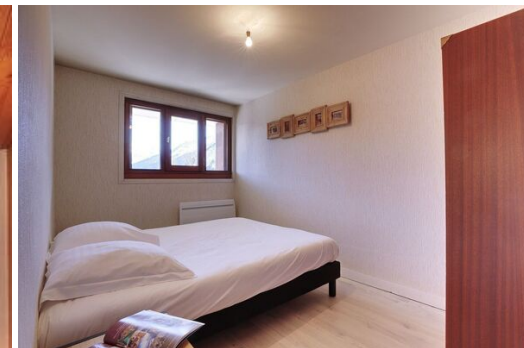

# Apartment in Courchevel 1550

France, Courchevel, Courchevel 1550

Apartment - REF: TGS-A3759

N° Bedrooms: 1

N° Bathrooms: 1

N° People: 4

M² built: 51 m²

Ideal location – Courchevel Village

2 and a half rooms north, 50 m², equipped for 4 people, next to the Grangettes gondola which takes you directly to Courchevel 1850.

A main room with fully equipped semi-open kitchen (microwave, oven, hob, hoods, dishwasher) dining area. Cozy and bright living room with television, sofa bed, large balcony.

Bedroom 1: 2 beds (80\*190)

Cabin room: bunk beds (90\*190)

1 shower room

1 separate toilet.

Most :

– Central location and access to the slopes

Services included:

– Cleaning fees (Included in the total amount of the stay)