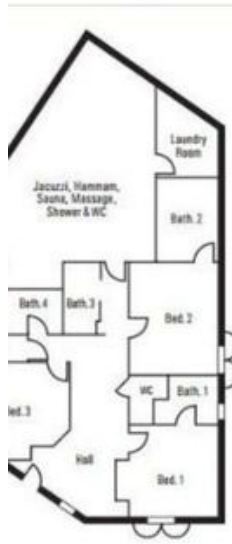

N° People: 10  
Sauna  
Distance to centre: 1km

Parking  
Private SPA

M² built: 250 m²  
Dishwasher

Terrace  
TV

N° Floors: 3  
Washing machine

Wifi  
Ski Room

1st Floor

Mezzanine