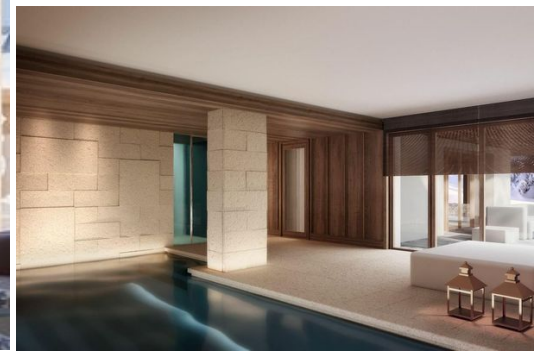

Chalet in courchevel 1850

France, Courchevel, Courchevel 1850

chalet - REF: TGS-A1955

N° Bedrooms: 6
ski-in/ski-out
Air conditioning
Distance to centre: central

N° Bathrooms: 7
Private pool
Dishwasher

N° People: 14
Indoor pool
TV

Parking
Heated Pool
Washing machine

M² built: 573 m²
Fireplace
Store Room

Exposure: South
Sauna
Gym/Fitness

N° Floors: 5
Private SPA
Wine cellar

Wifi
Communal lift
Cinema/tv room

Activities in resort

Skiing/Snowboarding

Golf

Tennis