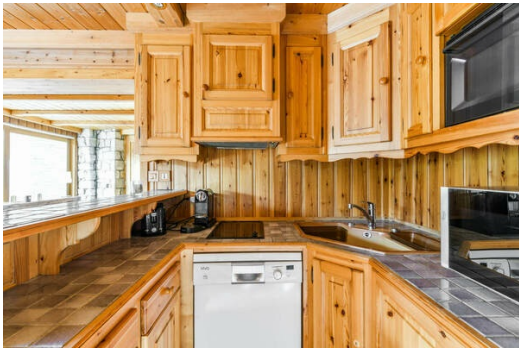

Nice small chalet in Bellecôte area in Courchevel 1850

France, Courchevel, Courchevel 1850, Bellecôte

chalet - REF: TGS-A2593

N° Bedrooms: 2

N° Bathrooms: 2

N° People: 5

M² built: 40 m²

Wifi

ski-in/ski-out

Dishwasher

TV

Information Chalet in Bellecôte, Courchevel 1850

- N° of people: 5
- M² built: 40 m²
- Terrace
- 2 Bedrooms
- 2 Bathrooms
- Wifi
- Southwest Facing
- Ski In, Ski Out

Nice small chalet in Bellecôte area in Courchevel 1850.

COURCHEVEL 1850 - 2 bedrooms apartment in a quiet area.

40 sq-m apartment for 5 people in a very quite area and close to the slopes.