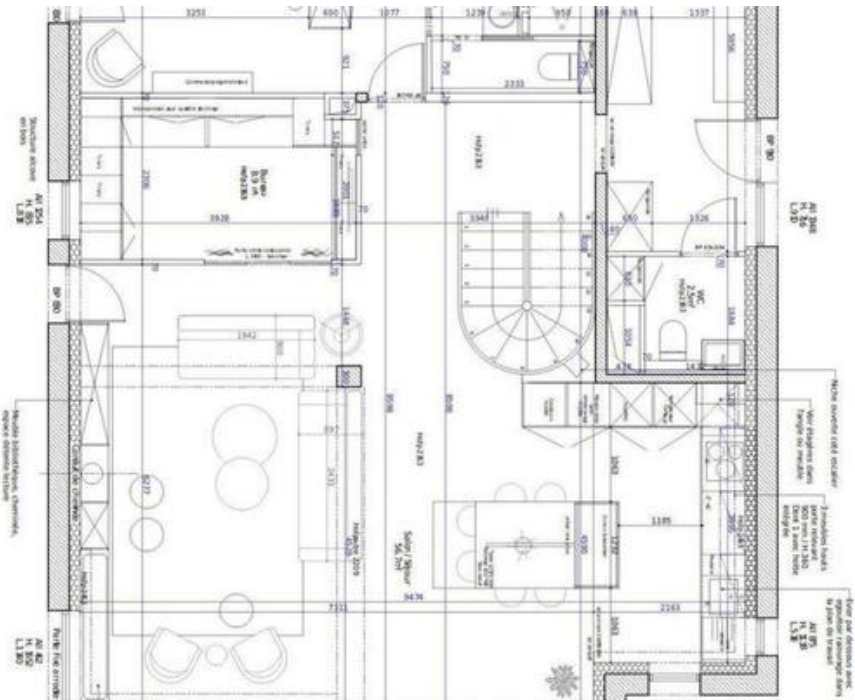

Floor: 3  
Massage room

Wifi  
Distance to ski lift: 500m

Fireplace  
Distance to centre: central

## Layout

- WELLNESS AREA WITH A MASSAGE ROOM
- Leisure areas : Wellness area with massage room and laundry room
  - Massage room1
  - Outdoor jacuzzi
  - Massage table
- Living area :
  - Office
  - Fireplace
  - Fully fitted kitchen
  - Dining area
  - Dining room
  - TV lounge
  - Terrace
- Double or Twin bedroom :
  - Wardrobe, TV
  - 1 Double bed separable (90 x 200)
  - Ensuite bathroom : Bathtub, Double sink , Shower, Hairdryer, Independent toilet
- Double bedroom :
  - Wardrobe, TV
  - 2 Double beds (160 x 200)
  - Ensuite bathroom : Bathtub, Double sink , Shower, Hairdryer, Towel dryer, Independent toilet
- Double bedroom :
  - Wardrobe, TV
  - 1 Double bed (160 x 200)
  - Ensuite bathroom : Shower, Hairdryer, Towel dryer, Single sink, Independent toilet
- Double or Twin bedroom :
  - Wardrobe, TV
  - 1 Double bed separable (90 x 200)
  - Ensuite bathroom : Shower, Hairdryer, Towel dryer, Single sink, Independent toilet

- Twin bedroom :
  - Wardrobe, TV
  - 2 Single beds (80 x 200)
- Independent toilet : 1

T  
 Echelle 1:50  
 Date 02/2022  
**Plan espace bien-être**  
 R-1  
 M.F.R.C.  
 Châlet Les  
 1210 Impar  
 73 550 14