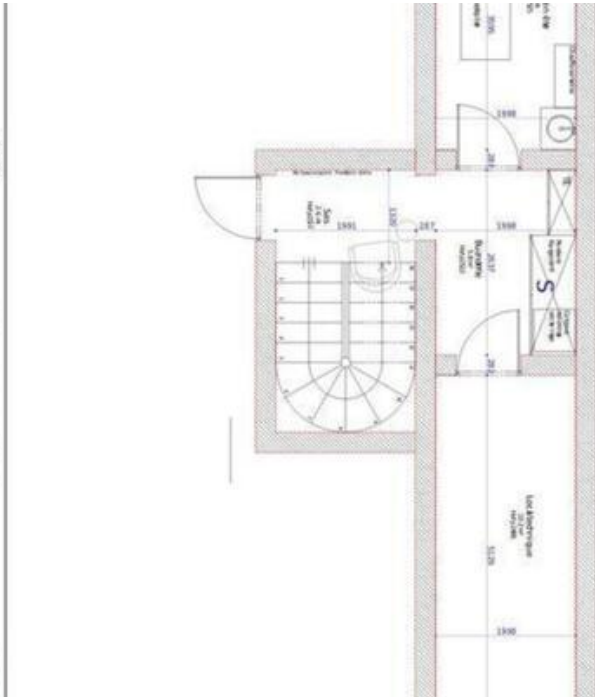

Floor: 3  
Massage room

Wifi  
Distance to ski lift: 500m

Fireplace  
Distance to centre: central

## Layout

- WELLNESS AREA WITH A MASSAGE ROOM
- Leisure areas : Wellness area with massage room and laundry room
  - Massage room1
  - Outdoor jacuzzi
  - Massage table
- Living area :
  - Office
  - Fireplace
  - Fully fitted kitchen
  - Dining area
  - Dining room
  - TV lounge
  - Terrace
- Double or Twin bedroom :
  - Wardrobe, TV
  - 1 Double bed separable (90 x 200)
  - Ensuite bathroom : Bathtub, Double sink , Shower, Hairdryer, Independent toilet
- Double bedroom :
  - Wardrobe, TV
  - 2 Double beds (160 x 200)
  - Ensuite bathroom : Bathtub, Double sink , Shower, Hairdryer, Towel dryer, Independent toilet
- Double bedroom :
  - Wardrobe, TV
  - 1 Double bed (160 x 200)
  - Ensuite bathroom : Shower, Hairdryer, Towel dryer, Single sink, Independent toilet
- Double or Twin bedroom :
  - Wardrobe, TV
  - 1 Double bed separable (90 x 200)
  - Ensuite bathroom : Shower, Hairdryer, Towel dryer, Single sink, Independent toilet

- Twin bedroom :
  - Wardrobe, TV
  - 2 Single beds (80 x 200)
- Independent toilet : 1

T  
 Echelle 1:50  
 Date 02/2022  
**Plan espace bien-être**  
 R-1  
 M.F.R.C.  
 Châlet Les  
 1210 Impar  
 73 550 14