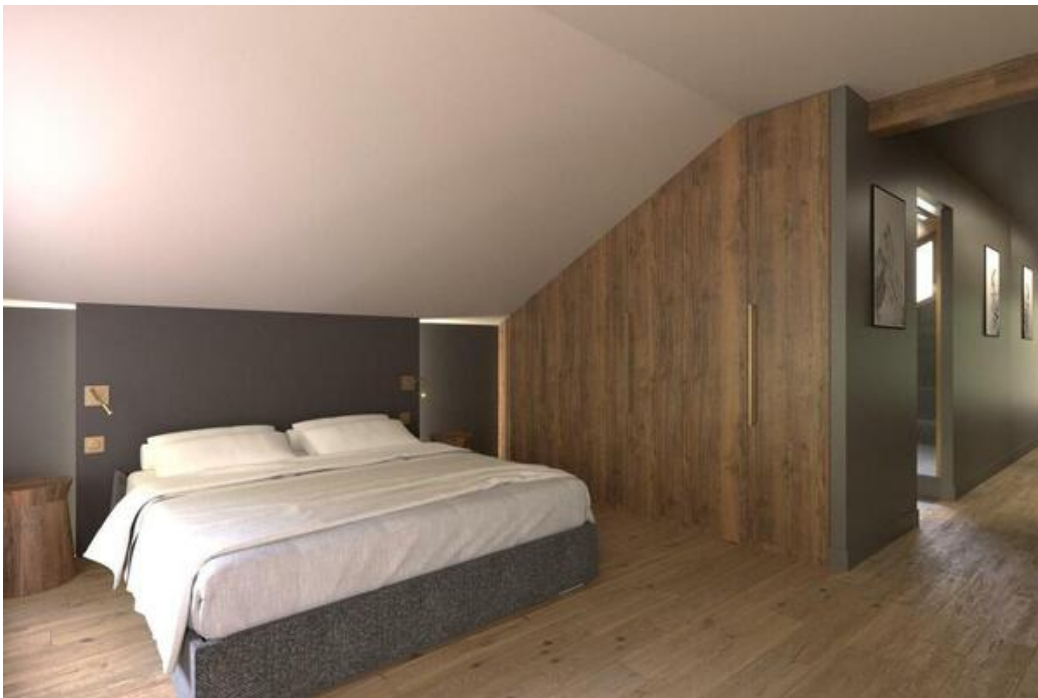

Floor: 3  
Massage room

Wifi  
Distance to ski lift: 500m

Fireplace  
Distance to centre: central

This chalet with 3 levels and accommodating 10 people, will be perfect for your stays in the mountains. It will offer you maximum comfort with its 5 warm bedrooms, large chic and modern spaces, as well as its main room with a superb central fireplace.

## Layout

- WELLNESS AREA WITH A MASSAGE ROOM
- Leisure areas : Wellness area with massage room and laundry room
  - Massage room1
  - Outdoor jacuzzi
  - Massage table
- Living area :
  - Office
  - Fireplace
  - Fully fitted kitchen
  - Dining area
  - Dining room
  - TV lounge
  - Terrace
- Double or Twin bedroom :
  - Wardrobe, TV
  - 1 Double bed separable (90 x 200)
  - Ensuite bathroom : Bathtub, Double sink , Shower, Hairdryer, Independent toilet
- Double bedroom :
  - Wardrobe, TV
  - 2 Double beds (160 x 200)
  - Ensuite bathroom : Bathtub, Double sink , Shower, Hairdryer, Towel dryer, Independent toilet
- Double bedroom :
  - Wardrobe, TV
  - 1 Double bed (160 x 200)
  - Ensuite bathroom : Shower, Hairdryer, Towel dryer, Single sink, Independent toilet
- Double or Twin bedroom :
  - Wardrobe, TV
  - 1 Double bed separable (90 x 200)
  - Ensuite bathroom : Shower, Hairdryer, Towel dryer, Single sink, Independent toilet

- Twin bedroom :
  - Wardrobe, TV
  - 2 Single beds (80 x 200)
- Independent toilet : 1

T  
 Echelle 1:50  
 Date 02/2022  
**Plan espace bien-être**  
 R-1  
 M.F.R.C.  
 Châlet Les  
 1210 Impar  
 73 550 14