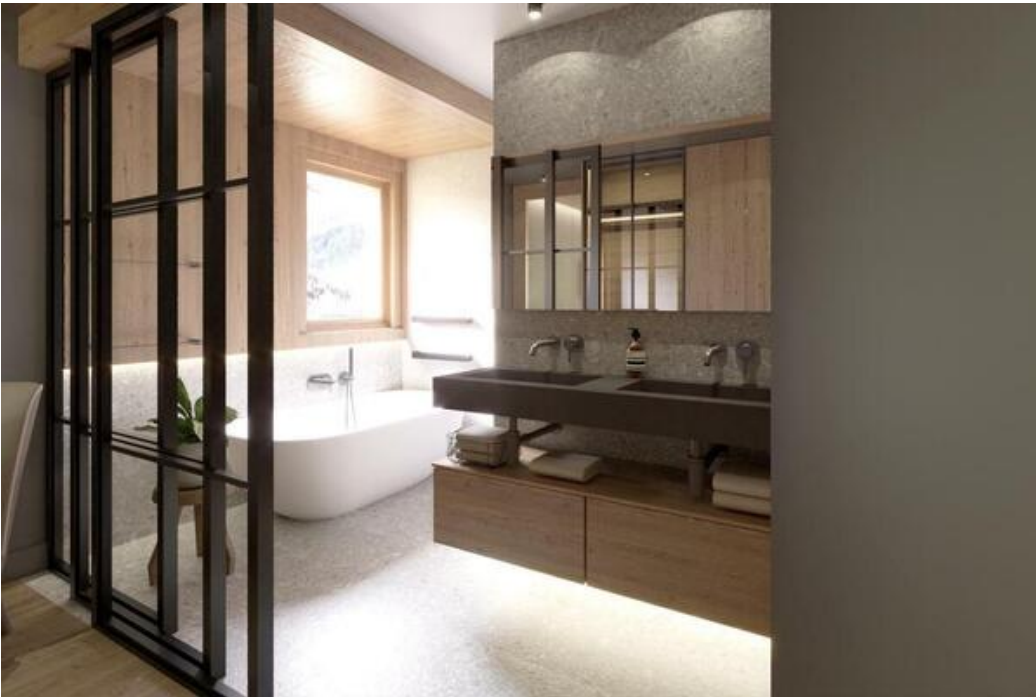

## Layout

- WELLNESS AREA WITH A MASSAGE ROOM
- Leisure areas : Wellness area with massage room and laundry room
  - Massage room1
  - Outdoor jacuzzi
  - Massage table
- Living area :
  - Office
  - Fireplace
  - Fully fitted kitchen
  - Dining area
  - Dining room
  - TV lounge
  - Terrace
- Double or Twin bedroom :
  - Wardrobe, TV
  - 1 Double bed separable (90 x 200)
  - Ensuite bathroom : Bathtub, Double sink , Shower, Hairdryer, Independent toilet
- Double bedroom :
  - Wardrobe, TV
  - 2 Double beds (160 x 200)
  - Ensuite bathroom : Bathtub, Double sink , Shower, Hairdryer, Towel dryer, Independent toilet
- Double bedroom :
  - Wardrobe, TV
  - 1 Double bed (160 x 200)
  - Ensuite bathroom : Shower, Hairdryer, Towel dryer, Single sink, Independent toilet
- Double or Twin bedroom :
  - Wardrobe, TV
  - 1 Double bed separable (90 x 200)
  - Ensuite bathroom : Shower, Hairdryer, Towel dryer, Single sink, Independent toilet

- Twin bedroom :
  - Wardrobe, TV
  - 2 Single beds (80 x 200)
- Independent toilet : 1

T  
 Echelle 1:50  
 Date 02/2022  
**Plan espace bien-être**  
 R-1  
 M.F.R.C.  
 Châlet Les  
 1210 Impar  
 73 550 14