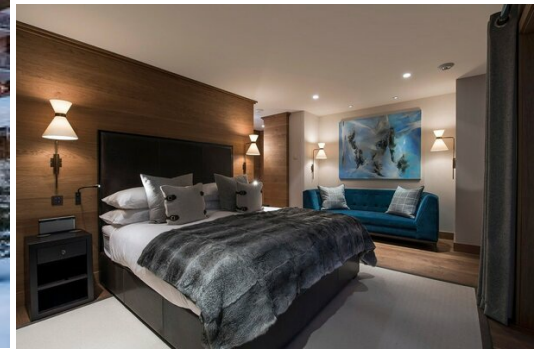

Chalet for rent in Morel, Méribel

France, Méribel

chalet - REF: TGS-A2824

N° Bedrooms: 6 ski-in/ski-out Washing machine	N° Bathrooms: 6 Fireplace Gym/Fitness	N° People: 12 Jacuzzi Massage room	Parking Sauna Ski Room	M² built: 550 m² Mountain view Cinema/tv room	Terrace Private lift Distance to centre: 1km	Exposure: South Dishwasher	Wifi TV

Activities in resort

Skiing/Snowboarding	Cycling	Cross country skiing	Golf	Hiking	Mountain-Biking	Riding

Experience an unforgettable luxury ski holiday in a stunning chalet nestled in the heart of Méribel's Morel region. This exceptional ski-in/ski-out chalet offers unparalleled access to the slopes, located just steps from the Morel chairlift and Hulotte piste. Featuring 550m² of exquisitely designed living space across five floors, this chalet provides the perfect blend of comfort and convenience, complete with a private elevator.

Indulge in relaxation and entertainment with a range of premium amenities. Unwind in the spacious living area with panoramic mountain views, featuring a cozy fireplace and access to a sunny terrace. Enjoy a movie night in the dedicated TV snug with Apple TV and Sky, or challenge friends to a game of billiards in the upstairs games room.

This chalet comfortably accommodates families and groups with six beautifully appointed bedrooms, including master suites and double/twin rooms, each with marble en-suite bathrooms. The wellness area boasts a sunken Jacuzzi, sauna, and massage room, perfect for rejuvenating after a day of skiing. Stay active in the fully equipped gym with state-of-the-art equipment.

Enjoy bespoke services, including a dedicated chauffeur, gourmet continental breakfast, selected house wines, and an open bar. Benefit from daily housekeeping, mid-week linen changes, and an in-resort concierge service.

Key Features: