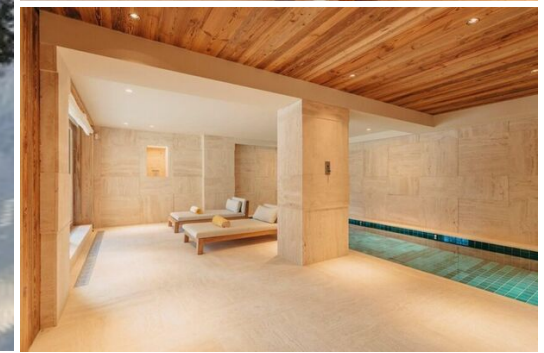

Chalet for rent in Bellecôte, Courchevel 1850 with 530 sqm

France, Courchevel, Courchevel 1850, Bellecôte

chalet - REF: TGS-A2867

N° Bedrooms: 6
Indoor pool
Ski Room

N° Bathrooms: 7
Jacuzzi

N° People: 14
Sauna

Parking
Communal SPA

M² built: 573 m²
Private SPA

Exposure: South
Dishwasher

Wifi
TV

ski-in/ski-out
Washing machine

Activities in resort

Skiing/Snowboarding

Cycling

Cross country skiing

Mountain-Biking

Riding

Tennis

Chalet for rent in Bellecôte, Courchevel 1850 with 530 sqm and 7 bedrooms

Natural and design feel for an exclusive chalet

Everything in this chalet, which can accommodate 14 people, works in harmony. First of all, the light and the surrounding mountains, which enter largely through the bay windows. But also the luxury of the materials and the simplicity of the forms. Larch wood panelling and furniture with organic shapes sit alongside a few design pieces, such as these seats signed by Pierre Jeanneret or this large-format photo by David LaChapelle.

Set on five levels, it offers 6 en-suite bedrooms that can accommodate up to 14 guests. The living area, with its high ceilings, is warmed by a contemporary central fireplace. It opens onto a huge south-facing terrace with views of the Courchevel slopes and the Alpine peaks. As a bonus, the mezzanine, with its balcony overlooking the living room, offers an isolated and comfortable work space, perfect for the professional needs of guests.

Mountain pleasures at your fingertips

In the popular hamlet of Bellecôte, on the edge of the Cospillot piste, the chalet has ski-in/ski-out access. Ideal for your days on the slopes. The chalet also has a large wellness area with an indoor swimming