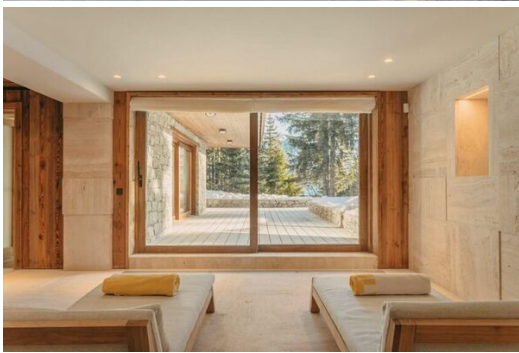

Chalet for rent in Bellecôte, Courchevel 1850 with 530 sqm

France, Courchevel, Courchevel 1850, Bellecôte

chalet - REF: TGS-A2867

N° Bedrooms: 6
Indoor pool
Ski Room

N° Bathrooms: 7
Jacuzzi

N° People: 14
Sauna

Parking
Communal SPA

M² built: 573 m²
Private SPA

Exposure: South
Dishwasher

Wifi
TV

ski-in/ski-out
Washing machine

Activities in resort

Skiing/Snowboarding

Cycling

Cross country skiing

Mountain-Biking

Riding

Tennis

Chalet for rent in Bellecôte, Courchevel 1850 with 530 sqm and 7 bedrooms

Natural and design feel for an exclusive chalet

Everything in this chalet, which can accommodate 14 people, works in harmony. First of all, the light and the surrounding mountains, which enter largely through the bay windows. But also the luxury of the materials and the simplicity of the forms. Larch wood panelling and furniture with organic shapes sit alongside a few design pieces, such as these seats signed by Pierre Jeanneret or this large-format photo by David LaChapelle.

Set on five levels, it offers 6 en-suite bedrooms that can accommodate up to 14 guests. The living area, with its high ceilings, is warmed by a contemporary central fireplace. It opens onto a huge south-facing terrace with views of the Courchevel slopes and the Alpine peaks. As a bonus, the mezzanine, with its balcony overlooking the living room, offers an isolated and comfortable work space, perfect for the professional needs of guests.

Mountain pleasures at your fingertips

In the popular hamlet of Bellecôte, on the edge of the Cospillot piste, the chalet has ski-in/ski-out access. Ideal for your days on the slopes. The chalet also has a large wellness area with an indoor swimming