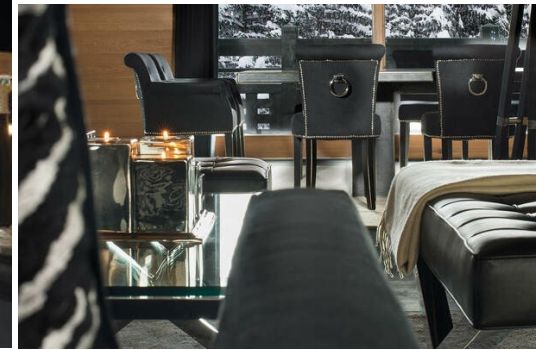

THE CHALET IN COURCHEVEL 1850, BELLECOTE WITH 1672 SQM

France, Courchevel, Courchevel 1850, Bellecôte

chalet - REF: TGS-A2947

N° Bedrooms: 6
Private pool
Private lift
Cinema/tv room

N° Bathrooms: 6
Indoor pool
Air conditioning
Distance to centre: central

N° People: 15
Heated Pool
Dishwasher

N° parking's: 4
Fireplace
TV

M² built: 1672 m²
Jacuzzi
Washing machine

N° Floors: 6
Sauna
Gym/Fitness

Wifi
Private SPA
Massage room

ski-in/ski-out
Mountain view
Ski Room

Activities in resort

Skiing/Snowboarding

Cycling

Cross country skiing

Golf

Hiking

Mountain-Biking

Riding

Sailing

THE CHALET IN COURCHEVEL 1850, BELLECÔTE WITH 1672 SQM AND 6 BEDROOMS

This is an exceptional ski-in, ski-out chalet, situated on the slopes of Bellecote Piste in Courchevel 1850 – the legendary skiers playground. With the chalet you get the ultimate in comfort, style and service, matched with a phenomenal vantage point from which to explore the world's finest ski resort. Chalet has been exclusively designed by an inspiring world class designer creating an opulent palace with decadent detailing and luxury finishes, expanding over 6 floors you and your guests can truly expect the ultimate escape. Chalet master suite is selectively located on its very own dedicated floor, the additional 6 bedrooms can accommodate up to 12 adults and 2 children in exquisite luxury.

FEATURES AND SPECIFICATIONS

- 18,000ft2 over 6 levels
- Sleeps 15
- Master bedroom Suite – 885ft2
- 6 guest bedrooms