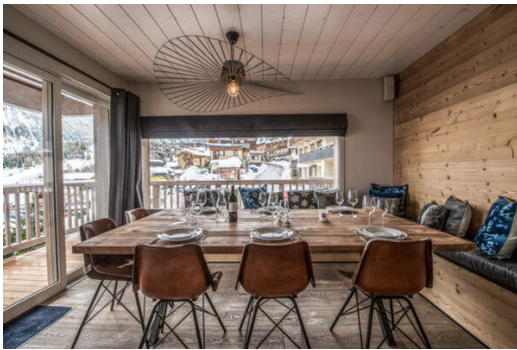

Chalet is nestled right in the thick of Courchevel 1550. Wh

France, Courchevel, Courchevel 1550

chalet - REF: TGS-A3418

N° Bedrooms: 5
Mountain view

N° Bathrooms: 4
Dishwasher

N° People: 10
TV

Parking
Washing machine

M² built: 166 m²
Ski Room

Terrace
Distance to ski lift: 100m

Wifi
Distance to centre: central

Fireplace

Activities in resort

Skiing/Snowboarding

Cycling

Cross country skiing

Golf

Hiking

Mountain-Biking

Riding

Chalet is nestled right in the thick of Courchevel 1550. What we love is that its perfectly located, just a few mintues way from the bustle of the town.

There's nothing quite like waking up to the stunning views that this luxury chalet has to offer from every corner and window. Head down to have breakfast with the whole family, before heading for a relaxing day of exploring the resort. Nights in this chalet should be spent cosying up by the fireplace while watching your favourite holiday film.

Key features

Fireplace

Ski room

Conciergerie service included